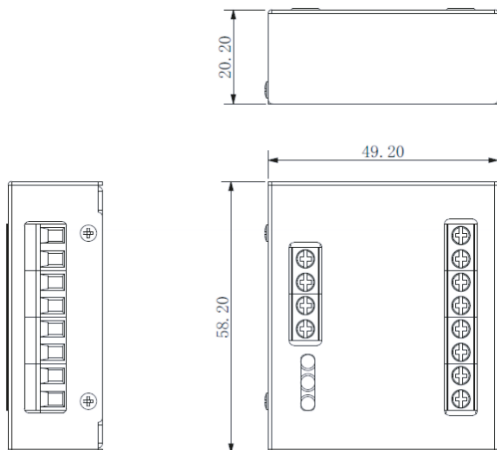

##### Operating Mode

Input	Card swiping input (card reader required and unlockutton)
-------	---

Power	DC12V±10%
Power Consumption	Standby ≤0.5W, Working ≤1W
Environment	-10°C~+60°C 10%~90%RH
Dimensions	58mm*51mm*24.5mm (L*W*T)
Weight	0.56 Kg

#### Dimensions