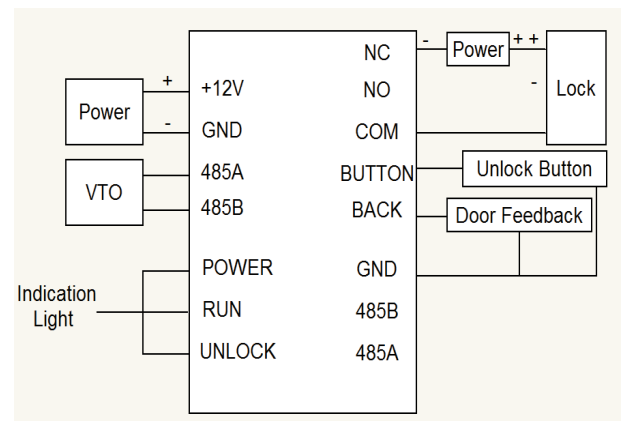

##### Access Control

Lock NO Output	Yes
Lock NC Output	Yes
Open Button	Yes
Door Status Detection	Yes

##### Operating Mode

Input	Card swiping input (card reader required and unlockutton)
-------	---

Power	DC12V±10%
Power Consumption	Standby ≤0.5W, Working ≤1W
Environment	-10°C~+60°C 10%~90%RH
Dimensions	58mm*51mm*24.5mm (L*W*T)
Weight	0.56 Kg

#### Dimensions

#### Interface